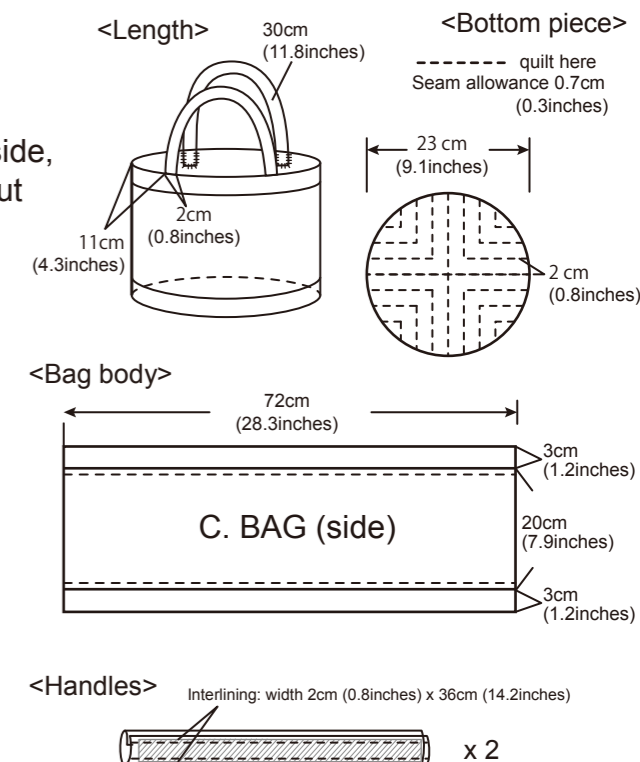

Free instructions for using the American Country 16 panel !

HOUSE AND COUNTRY GARDEN HOUSE AND COUNTRY GARDEN

DESIGNED BY
MASAKO WAKAYAMA

75 x 110cm (29.5 x 43.3inches)

The print comes with free instructions for making the following:

- A Pouch
- B Tapestry
- C Bag

A. Pouch

1. Make the fabric for the pouch.
2. Place the fabric and backing fabric together on the right side, then the batting quilt. Sew all sides leaving a hole to pull out the tapestry. Cut the batting quilt just by the sewing line. Pull the tape assembly out from the hole, right side out. Blind stitch the hole together.
3. Quilt the pouch around the house designs.
4. Fold the fabric in two, right side in. Overcast the sides together.
5. Sew a zip fastener and slip in a retainer box.

C. Bag

1. Make the fabric for the bag body.
2. Place the fabric and backing fabric together on the right side, then the batting quilt. Sew all sides leaving a hole to pull out the bag assembly. Cut the batting quilt just by the sewing line. Pull the bag assembly out from the hole to the right side. Blind stitch the hole together.
3. Quilt the bag body along the dotted line as specified in the diagram.
4. Make the bottom piece like the fabric you just made. Quilt as the diagram.
5. Make the handles.
6. Fold the bag body in half, right side in. Overcast the fabric forming a tube.
7. Overcast the fabric and bottom piece, right side in.
8. Sew the handles to the bag body.

B. Tapestry

1. Leave seam allowance of 0.7cm (0.3inches) around the pattern (72.5 x 72.5cm)/ (28.5 x 28.5inches) and cut off the rest.
2. Place the fabric, quilt batting and backing fabric in this order. Baste the three layers then quilt the entire fabric.
3. Pipe all sides.