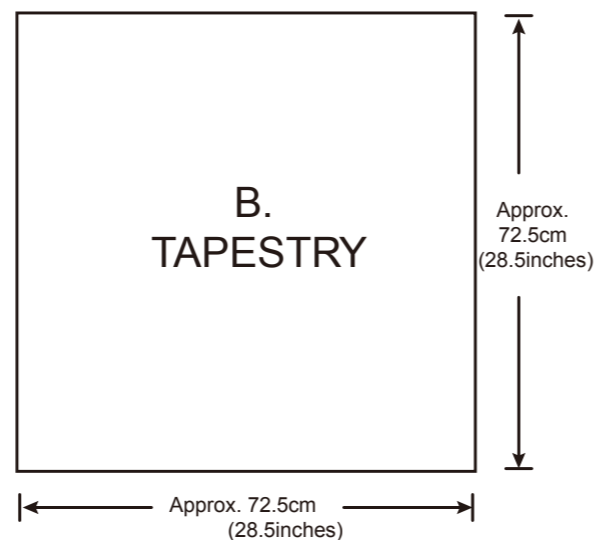

- A Pouch
- B Tapestry
- C Bag

A. Pouch

1. Make the fabric for the pouch.
2. Place the fabric and backing fabric together on the right side, then the batting quilt. Sew all sides leaving a hole to pull out the tapestry. Cut the batting quilt just by the sewing line. Pull the tape assembly out from the hole, right side out. Blind stitch the hole together.
3. Quilt the pouch around the house designs.
4. Fold the fabric in two, right side in. Overcast the sides together.
5. Sew a zip fastener and slip in a retainer box.

C. Bag

1. Make the fabric for the bag body.
2. Place the fabric and backing fabric together on the right side, then the batting quilt. Sew all sides leaving a hole to pull out the bag assembly. Cut the batting quilt just by the sewing line. Pull the bag assembly out from the hole to the right side. Blind stitch the hole together.
3. Quilt the bag body along the dotted line as specified in the diagram.
4. Make the bottom piece like the fabric you just made. Quilt as the diagram.
5. Make the handles.
6. Fold the bag body in half, right side in. Overcast the fabric forming a tube.
7. Overcast the fabric and bottom piece, right side in.
8. Sew the handles to the bag body.

B. Tapestry

1. Leave seam allowance of 0.7cm (0.3inches) around the pattern (72.5 x 72.5cm)/ (28.5 x 28.5inches) and cut off the rest.
2. Place the fabric, quilt batting and backing fabric in this order. Baste the three layers then quilt the entire fabric.
3. Pipe all sides.