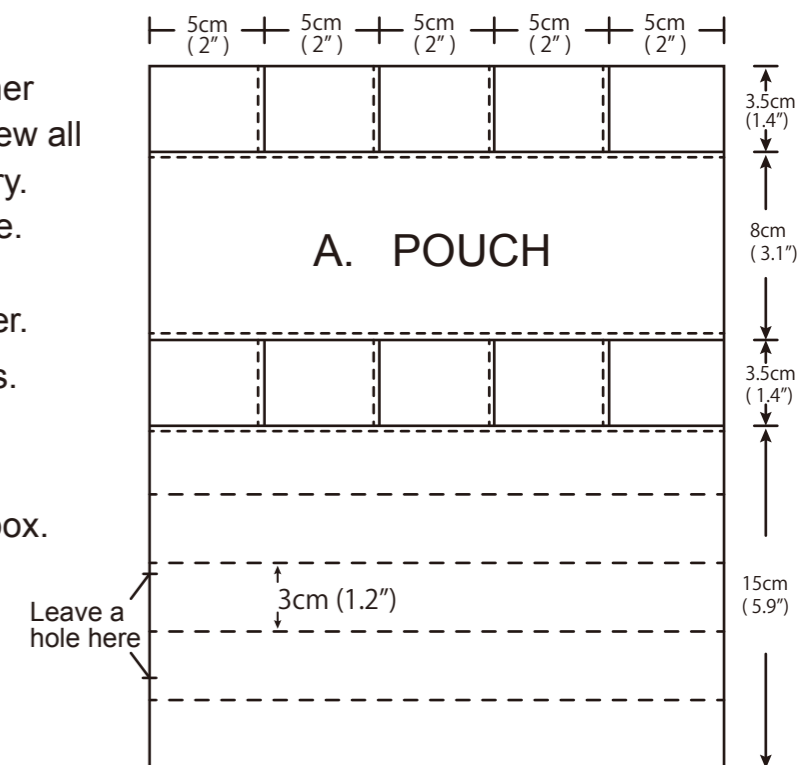

Free instructions for using the American Country 16 panel !

HOUSE AND COUNTRY GARDEN HOUSE AND COUNTRY GARDEN

DESIGNED BY
MASAKO WAKAYAMA

75 x 110cm (29.5 x 43.3inches)

The print comes with free instructions for making the following:

- A Pouch
- B Tapestry
- C Bag

A. Pouch

1. Make the fabric for the pouch.
2. Place the fabric and backing fabric together on the right side, then the batting quilt. Sew all sides leaving a hole to pull out the tapestry. Cut the batting quilt just by the sewing line. Pull the tape assembly out from the hole, right side out. Blind stitch the hole together.
3. Quilt the pouch around the house designs.
4. Fold the fabric in two, right side in. Overcast the sides together.
5. Sew a zip fastener and slip in a retainer box.

C. Bag

1. Make the fabric for the bag body.
2. Place the fabric and backing fabric together on the right side, then the batting quilt. Sew all sides leaving a hole to pull out the bag assembly. Cut the batting quilt just by the sewing line. Pull the bag assembly out from the hole to the right side. Blind stitch the hole together.
3. Quilt the bag body along the dotted line as specified in the diagram.
4. Make the bottom piece like the fabric you just made. Quilt as the diagram.
5. Make the handles.
6. Fold the bag body in half, right side in. Overcast the fabric forming a tube.
7. Overcast the fabric and bottom piece, right side in.
8. Sew the handles to the bag body.

B. Tapestry

1. Leave seam allowance of 0.7cm (0.3inches) around the pattern (72.5 x 72.5cm)/ (28.5 x 28.5inches) and cut off the rest.
2. Place the fabric, quilt batting and backing fabric in this order. Baste the three layers then quilt the entire fabric.
3. Pipe all sides.