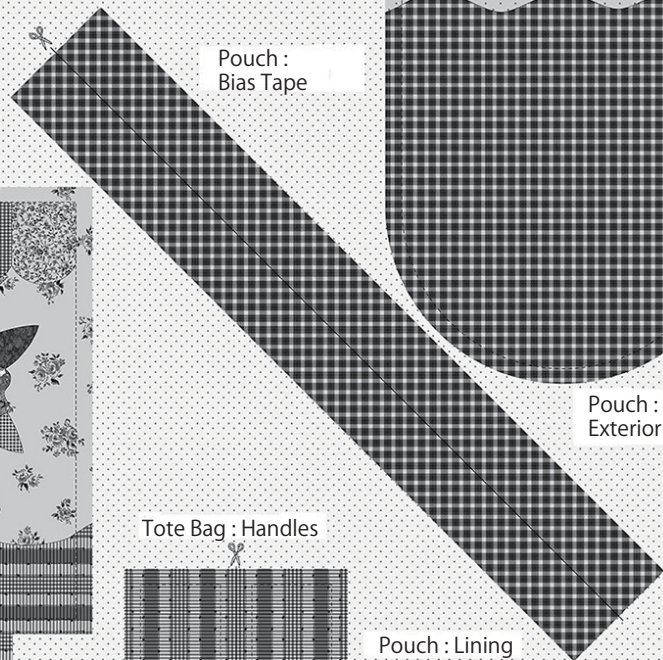

# one step Quilts ♪

Pocket

Tote bag : Lining

Tote Bag : Exterior Fabric

Pouch : Bias Tape

Pouch : Exterior Fabric

Pouch : Lining

Tote Bag : Handles

35 inch

43 inch

Pouch

Handbag